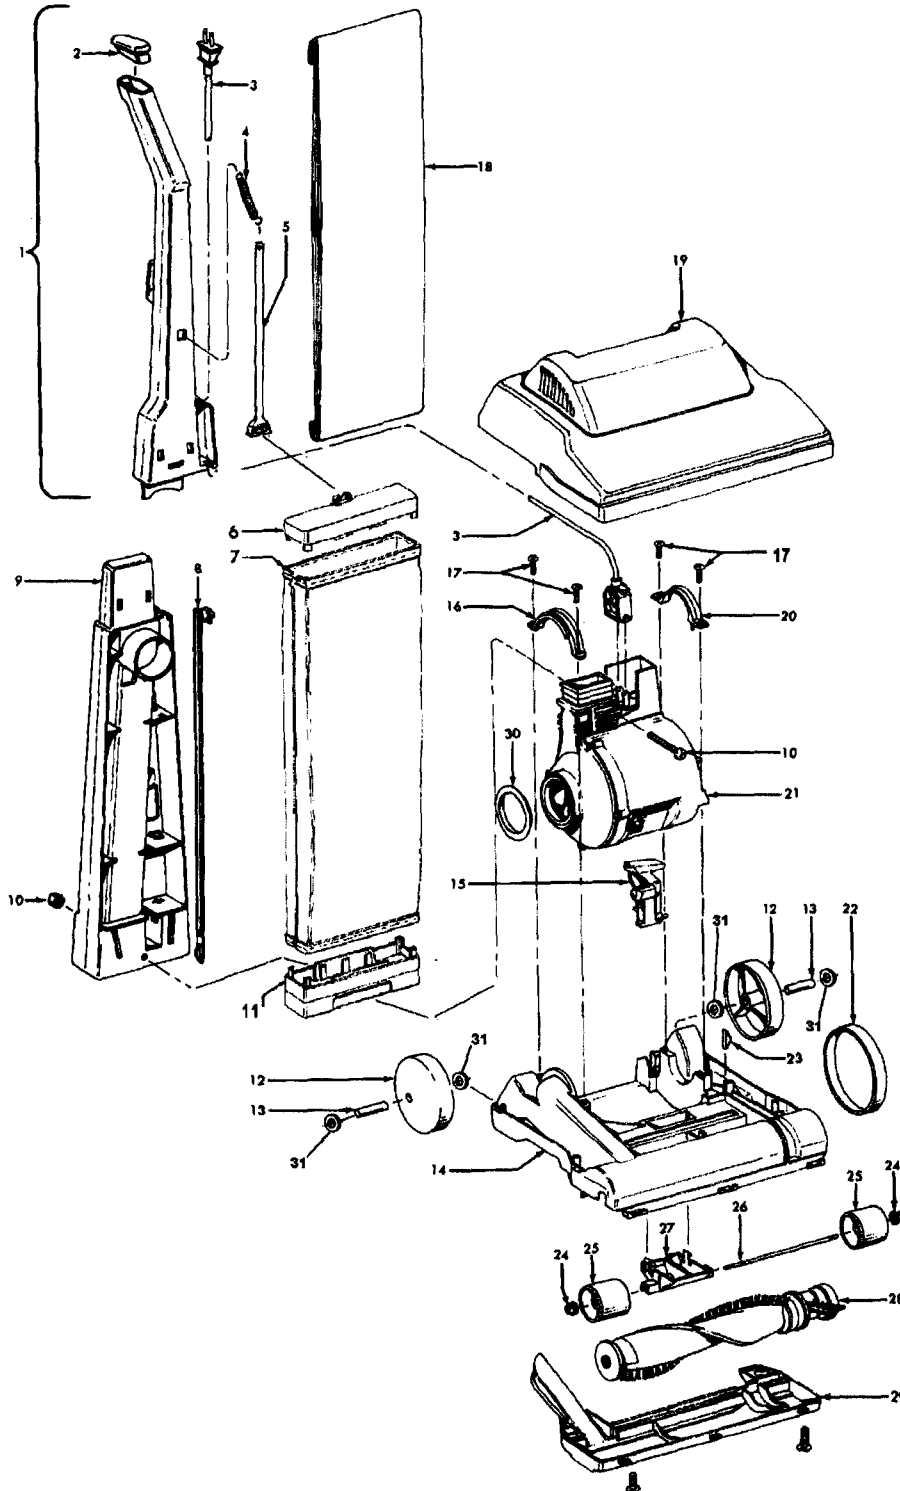

ASSEMBLY SCHEMATIC

MODEL NO.
C1404