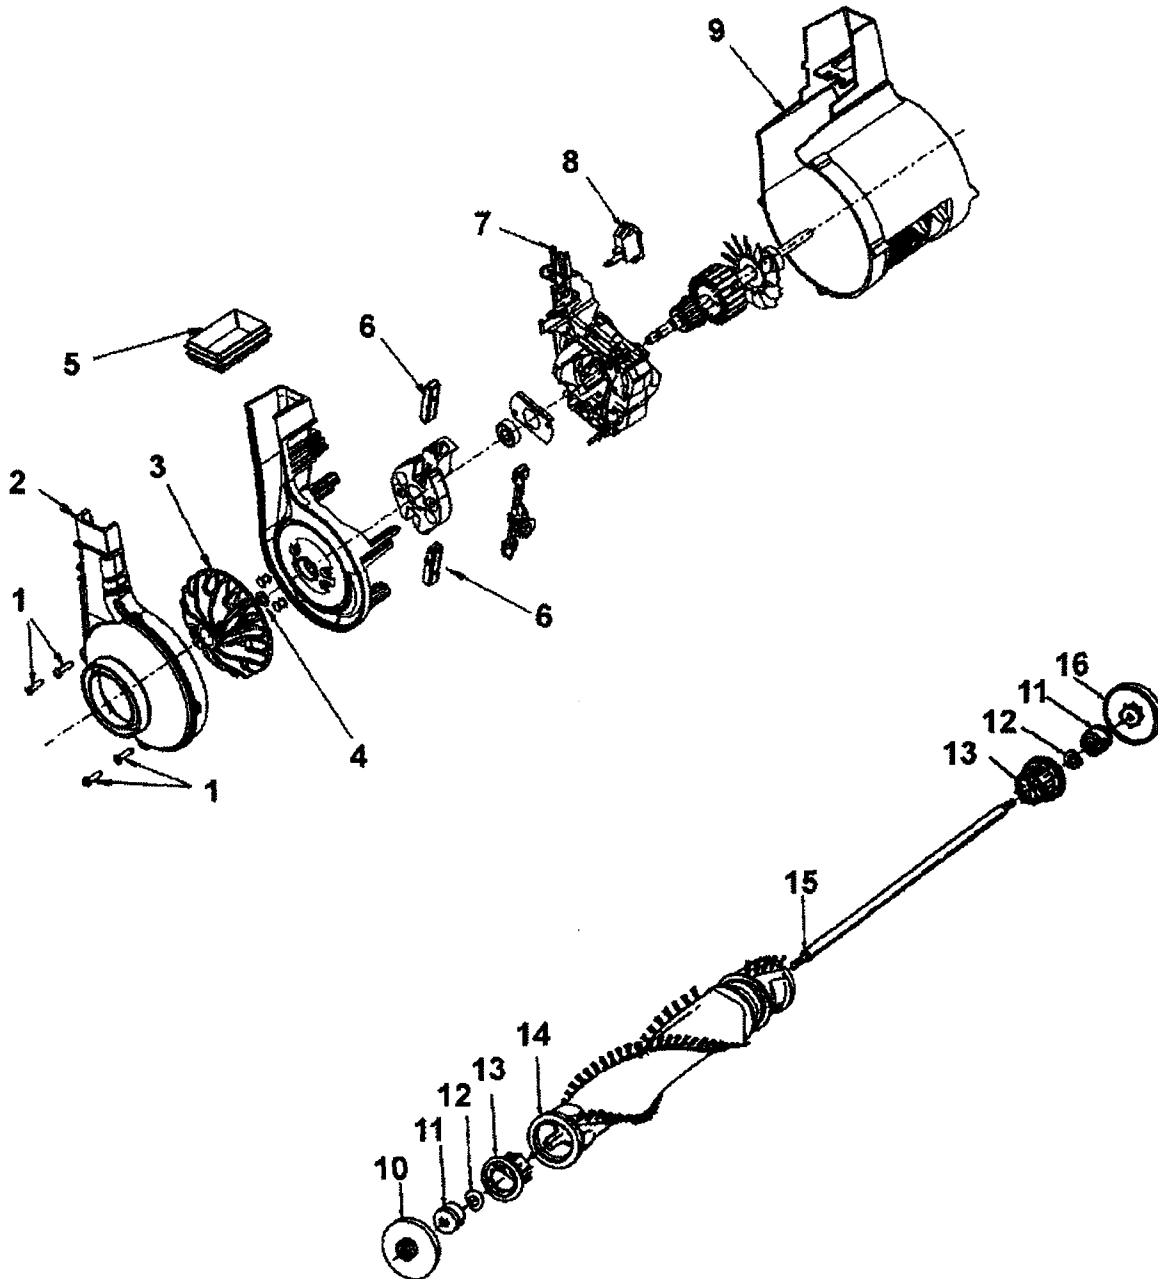

ASSEMBLY SCHEMATIC

MODEL NO.

C1404

ELITE™

PART LISTING / PRICE LIST

MODEL No.

C1404

ITEM	PART NUMBER	MODELS To FIT	PART DESCRIPTION	
1	214793DA	C1404	SCREW - SELF TAPPING 5/8"	
2	38736033	C1404	FAN CHAMBER	
3	43565006	C1404	FAN / NUT ASSEMBLY	
4	21312793	C1404	WASHER	
5	38783020	C1404	DUCT SEAL - MOLDED	
6	41311022	C1404	MOTOR BRUSH	
7	36914006	C1404	SWITCH BAR	
8	28161068	C1404	ROCKER SWITCH	
9	37194049	C1404	MOTOR END CAP	
10	36423016	C1404	THREAD GUARD - RIGHT	
11	43267002	C1404	AGITATOR BEARING ASSEMBLY	
12	21347003	C1404	CONICAL WASHER	
13	36422022	C1404	AGITATOR END	
14		C1404	AGITATOR BODY	
15		C1404	AGITATOR ROD	
16	36423017	C1404	THREAD GUARD - LEFT	
	43576201	C1404	MOTOR ASSEMBLY	
	48414081	C1404	AGITATOR / BRUSH ROLL ASSEMBLY