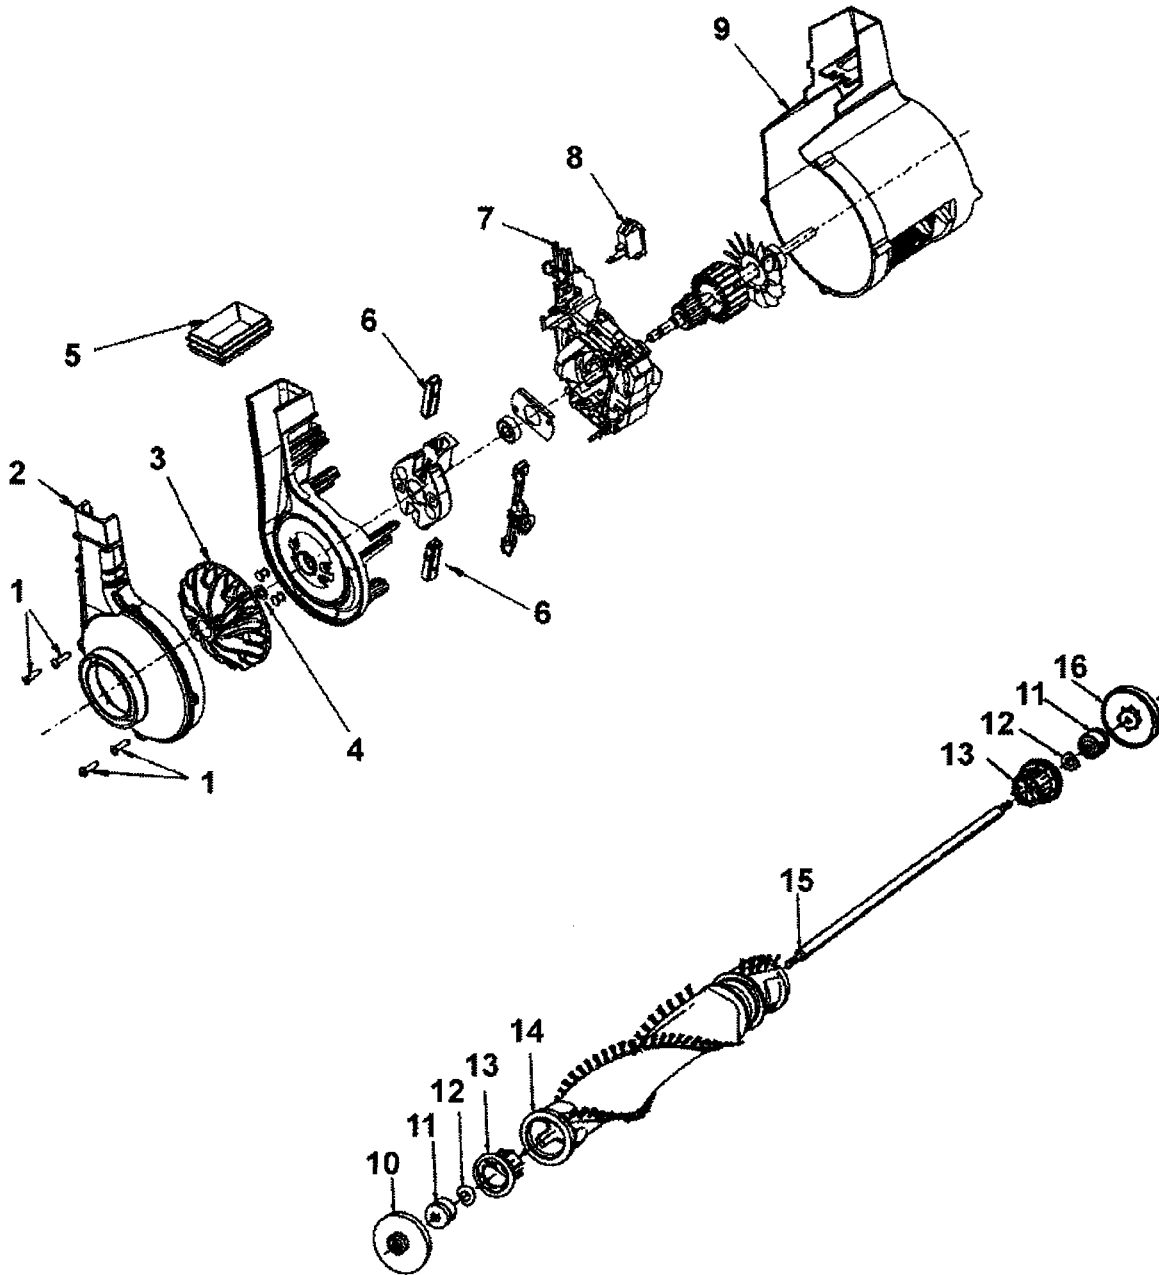

ELITE™

PART LISTING / PRICE LIST

MODEL No.

C1414-900

ITEM	PART NUMBER	MODELS TO FIT	PART DESCRIPTION	
37	37246130	C1414-900	NOZZLE PANEL	
38	36131090	C1414-900	MOTOR RETAINER	
39	43576201	C1414-900	MOTOR ASSEMBLY	
40	21312787	C1414-900	WASHER	
41	38528040	C1414-900	BELT	
42	013261AY	C1414-900	RIB SHOE	
43	12002573	C1414-900	NOZZLE BASE ASSEMBLY	
44	38563011	C1414-900	NOZZLE HEIGHT ADJUSTMENT	
45	43248059	C1414-900	FRONT WHEEL ASSEMBLY	
46		C1414-900	SHAFT - ORDER #45	
47		C1414-900	WHEEL - ORDER #45	
48	36131056	C1414-900	WHEEL RETAINER	
49	48414075	C1414-900	AGITATOR / BRUSH ROLL ASSEMBLY	
50	37245017	C1414-900	BOTTOM PLATE / NOZZLE GUARD	
51		C1414-900	BRACKET - ORDER #45	
52	34572002	C1414-900	CAM ACTUATOR SPRING	
53	37959105	C1414-900	BAG HOUSING SUPPORT	
54	21447121	C1414-900	SCREW	
	40201151	C1414-900	HARDWARE KIT - REAR WHEEL ASSEMBLY	

ELITE™

ASSEMBLY SCHEMATIC

MODEL NO.
C1414-900

ELITE™

PART LISTING / PRICE LIST

MODEL No.

C1414-900

ITEM	PART NUMBER	MODELS TO FIT	PART DESCRIPTION	
1	214793DA	C1414-900	SCREW - SELF TAPPING 5/8"	
2	38736033	C1414-900	FAN CHAMBER	
3	43565006	C1414-900	FAN / NUT ASSEMBLY	
4	21312793	C1414-900	WASHER	
5	38783020	C1414-900	DUCT SEAL - MOLDED	
6	41311022	C1414-900	MOTOR BRUSH	
7	36914006	C1414-900	SWITCH BAR	
8	28161068	C1414-900	ROCKER SWITCH	
9	37194049	C1414-900	MOTOR END CAP	
10	36423016	C1414-900	THREAD GUARD - RIGHT	
11	43267002	C1414-900	AGITATOR BEARING ASSEMBLY	
12	21347003	C1414-900	CONICAL WASHER	
13	36422022	C1414-900	AGITATOR END	
14		C1414-900	AGITATOR BODY	
15		C1414-900	AGITATOR ROD	
16	36423017	C1414-900	THREAD GUARD - LEFT	
	43576201	C1414-900	MOTOR ASSEMBLY	