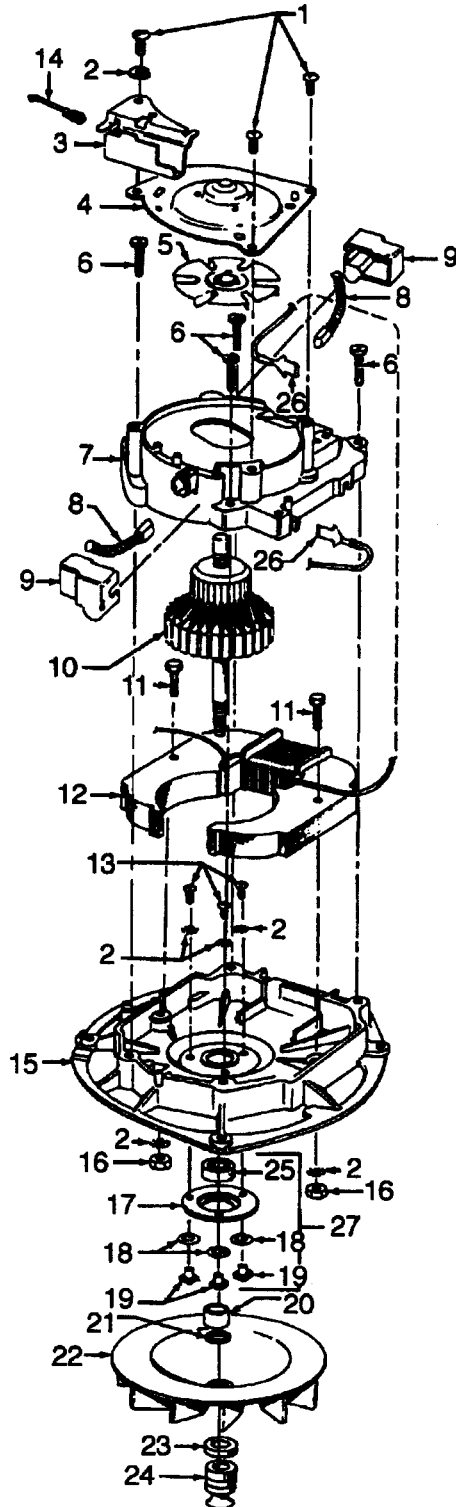

ASSEMBLY SCHEMATIC

MODEL NO.

C1632