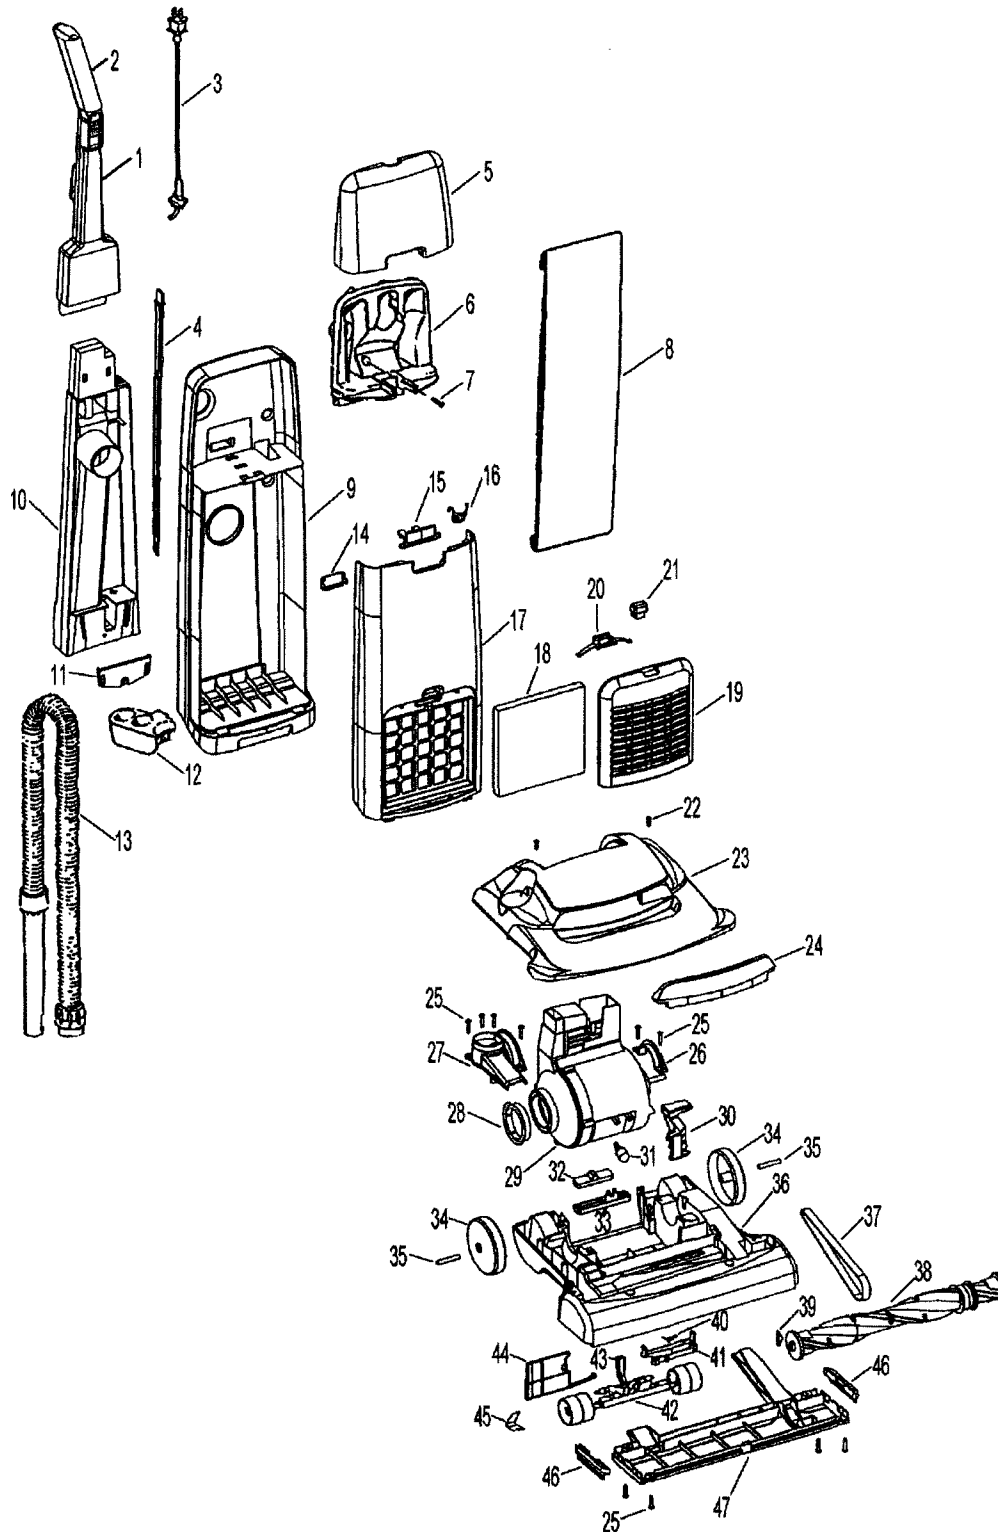

ASSEMBLY SCHEMATIC

MODEL NO.
C1702-900

SOFT GUARD™

PART LISTING / PRICE LIST

MODEL No.
C1702-900

ITEM	PART NUMBER	MODELS TO FIT	PART DESCRIPTION
1	48663209	C1702-900	UPPER HANDLE
2	37911078	C1702-900	HANDLE CAP
3	46388034	C1702-900	POWER CORD
4	38458046	C1702-900	SWITCH ROD - LOWER
5		C1702-900	COVER
6	36433125	C1702-900	TOOL HOLDER
7	21447232	C1702-900	SCREW - SELF TAPPING
8	43667053	C1702-900	REUSABLE BAG ASSEMBLY
	4010100Z	C1702-900	TYPE Z ALLERGEN PAPER BAG - 3 PACK
9	37255021	C1702-900	BACK PANEL / BAG HOUSING
10	39464025	C1702-900	LOWER HANDLE
11	36425081	C1702-900	BAG HOUSING BRACKET
12	36433113	C1702-900	LOWER HOSE SUPPORT
13	43434101	C1702-900	HOSE ASSEMBLY
14	37258051	C1702-900	LATCH PLUG
15	36151013	C1702-900	LATCH
16	38355008	C1702-900	SPRING
17	37254138	C1702-900	BAG HOUSING DOOR
18	40110003	C1702-900	FINAL FILTER - 2 PACK
19	37257246	C1702-900	FILTER RETAINER
20	36151025	C1702-900	LATCH
21	38426090	C1702-900	LATCH BUTTON
22	21447218	C1702-900	SCREW - SELD TAPPING
23	42252A62	C1702-900	HOOD / NOZZLE COVER
24	39383108	C1702-900	LENS
25	21447217	C1702-900	SCREW - SELF TAPPING
26	36131090	C1702-900	MOTOR RETAINER
27	38656033	C1702-900	DUCT COVER
28	38784016	C1702-900	SEAL
29	43576201	C1702-900	MOTOR ASSEMBLY
30	38458053	C1702-900	HANDLE RELEASE LEVER
31	27313101	C1702-900	LAMP
32	38567014	C1702-900	INDICATOR KNOB
33	38567027	C1702-900	CAM ACTUATOR
34	38522011	C1702-900	REAR WHEEL
35	31531008	C1702-900	WHEEL SHAFT