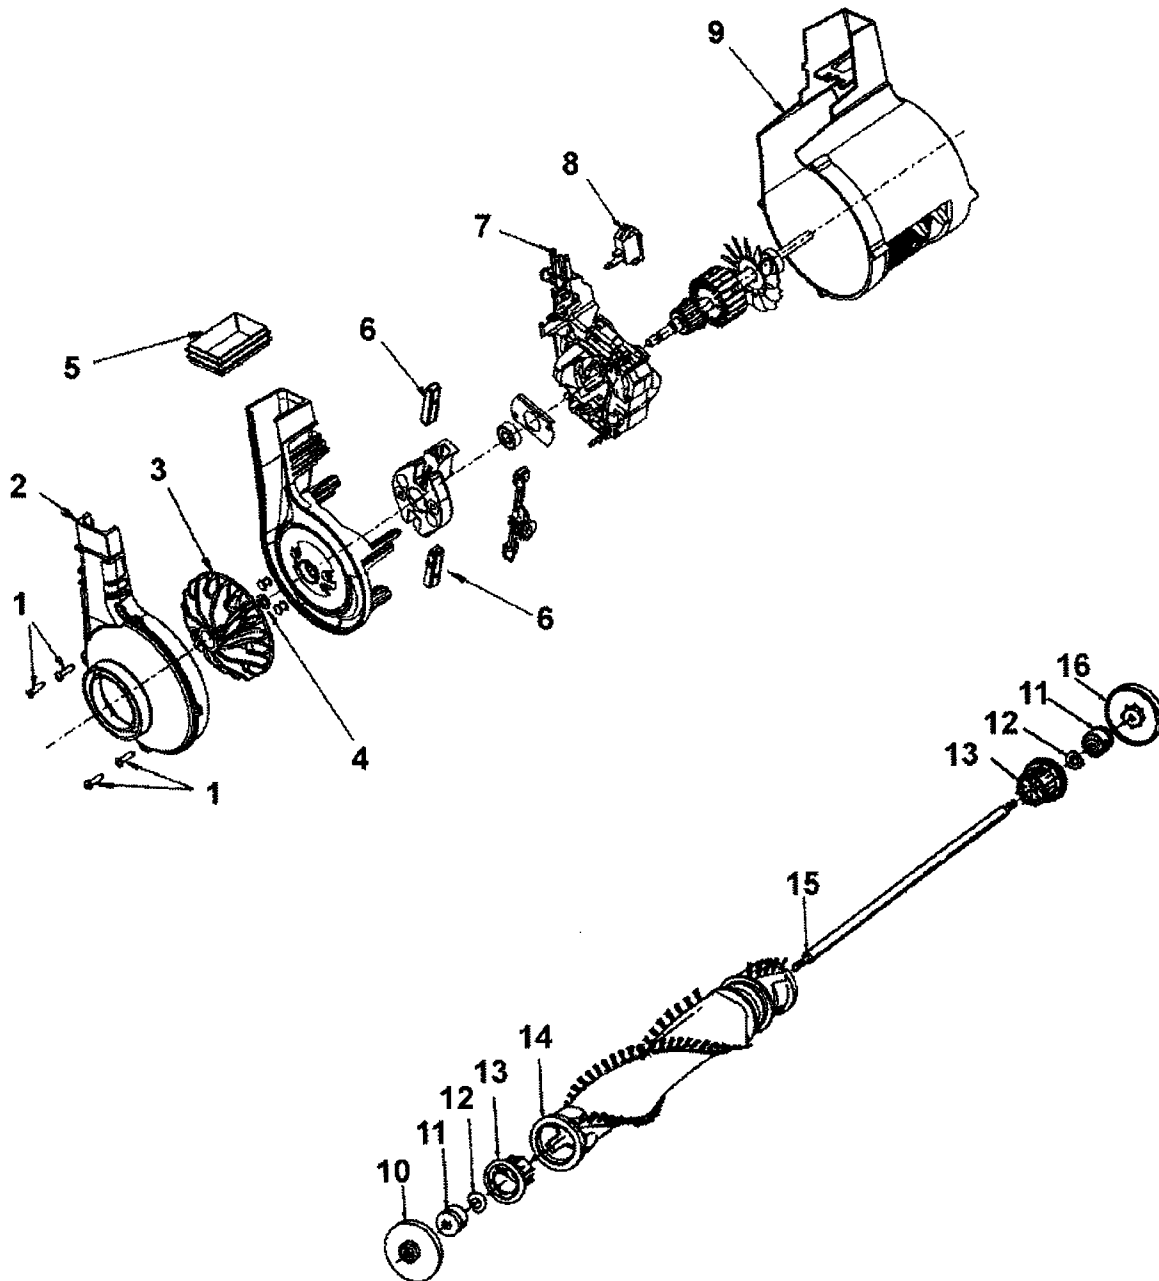

SOFT GUARD™

ASSEMBLY SCHEMATIC

MODEL NO.
C1702-900

SOFT GUARD™

PART LISTING / PRICE LIST

MODEL No.

C1702-900

ITEM	PART NUMBER	MODELS TO FIT	PART DESCRIPTION	LIST COST
1	214793DA	C1702-900	SCREW - SELF TAPPING 5/8"	
2	38736033	C1702-900	FAN CHAMBER	
3	43565006	C1702-900	FAN / NUT ASSEMBLY	
4	21312793	C1702-900	WASHER	
5	38783020	C1702-900	DUCT SEAL - MOLDED	
6	41311022	C1702-900	MOTOR BRUSH	
7	36914006	C1702-900	SWITCH BAR	
8	28161068	C1702-900	ROCKER SWITCH	
9	37194049	C1702-900	MOTOR END CAP	
10	36423016	C1702-900	THREAD GUARD - RIGHT	
11	43267002	C1702-900	AGITATOR BEARING ASSEMBLY	
12	21347003	C1702-900	CONICAL WASHER	
13	36422022	C1702-900	AGITATOR END	
14		C1702-900	AGITATOR BODY	
15		C1702-900	AGITATOR ROD	
16	36423017	C1702-900	THREAD GUARD - LEFT	
	43576201	C1702-900	MOTOR ASSEMBLY