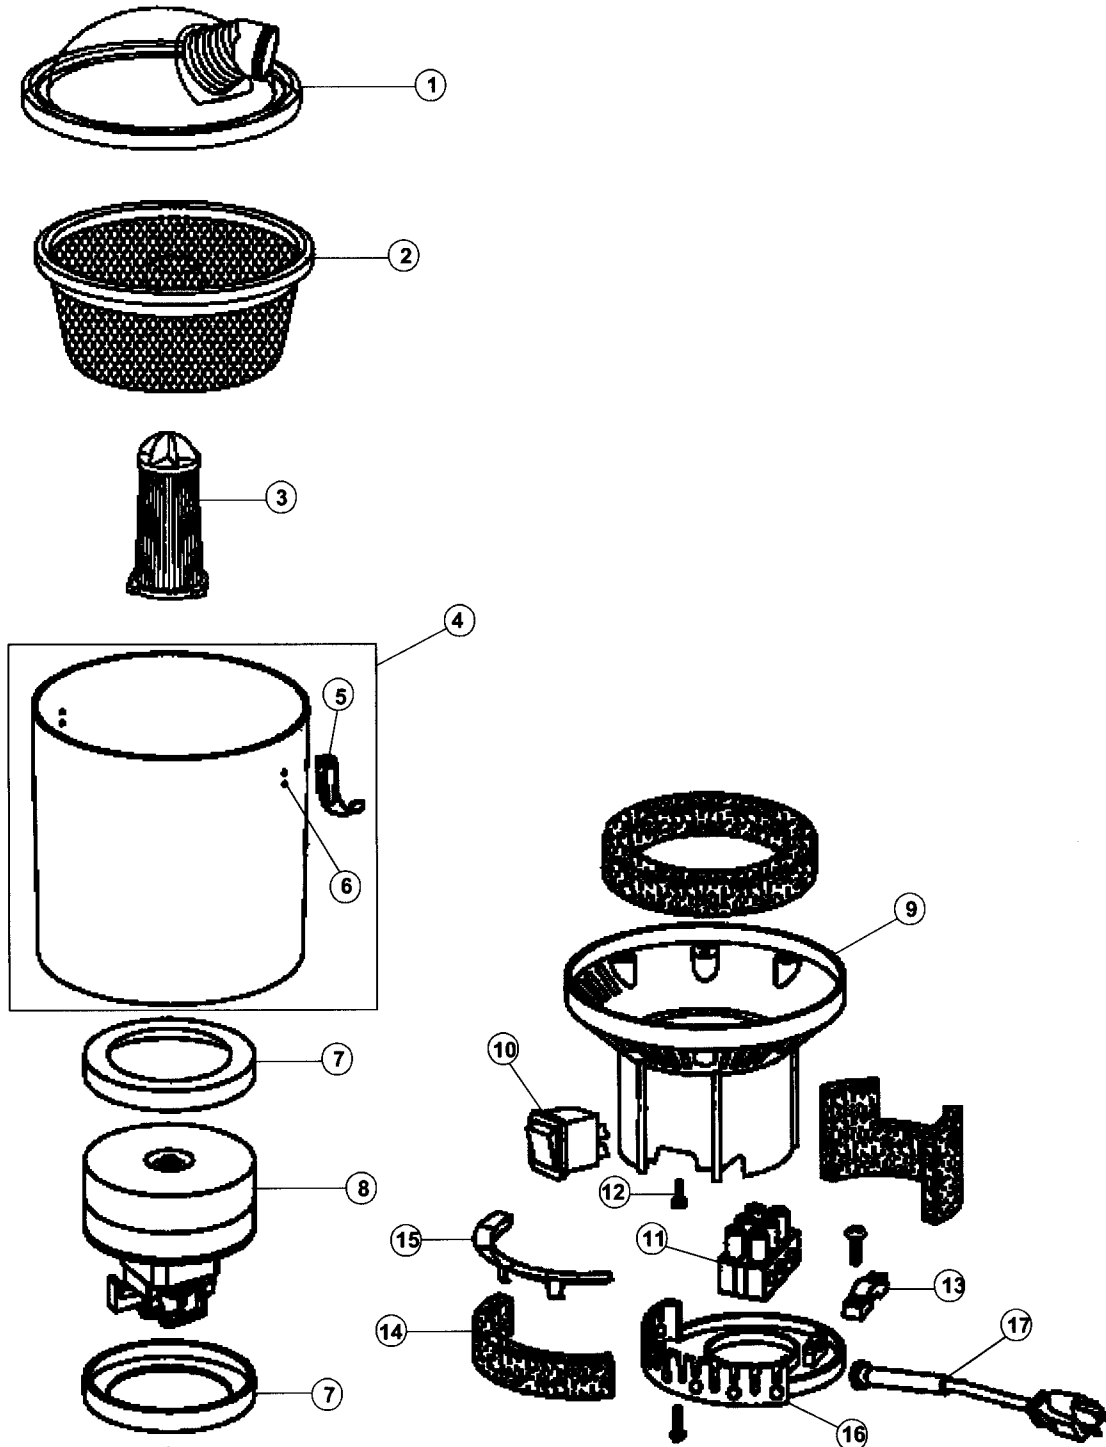

Shoulder Vac Pro

COMMERCIAL BACK PACK CLEANING SYSTEM

ASSEMBLY SCHEMATIC

MODEL No.

C2401

Shoulder Vac Pro

COMMERCIAL BACK PACK CLEANING SYSTEM

PART LISTING

MODEL No.

C2401

| ITEM | PART NUMBER | MODELS TO FIT | PART DESCRIPTION |
|------|--------------------------|---------------|--|
| 1 | 2KE2100000 | C2401 | TOP DOME LID ASSEMBLY |
| 2 | 2KE2105000 | C2401 | DUST BAG W/RUBBER RING |
| 3 | 2KE2110000 | C2401 | HEPA FILTER |
| 4 | 2KE0200000 | C2401 | MAIN CANISTER BODY COMPLETE |
| 5 | 1KE0205000 | C2401 | TOGGLE LATCH |
| 6 | 1KE0206000 | C2401 | RIVET |
| 7 | 1KE0210000 | C2401 | MOTOR GASKET |
| 8 | 2KE0210000 | C2401 | MOTOR ASSEMBLY |
| 9 | 1KE0225BG0 | C2401 | INTERMEDIATE HOUSING |
| 10 | 1KE2140000 | C2401 | ROCKER SWITCH |
| 11 | 1KE0275000 | C2401 | WIRING LOOM - INCLUDES THERMAL |
| 12 | 1KE0245000 | C2401 | SCREW - 5mm |
| 13 | 1KE0260600 | C2401 | CABLE CLAMP |
| 14 | 1KE2155000 | C2401 | EXTERNAL MOTOR FILTER |
| 15 | 1KE2150000 | C2401 | EXTERNAL MOTOR FILTER CAGE |
| 16 | 1KE0281600 | C2401 | BOTTOM CAP |
| 17 | | C2401 | POWER CORD PIGTAIL - 10 AMP |
| | | | |
| | 1KE2103000 3KE2103000 | C2401 | TYPE BP PAPER BAG - BULK TYPE BP PAPER BAG - 7 PACK |

MODEL NO.

C2401

| ITEM | PART NUMBER | MODELS TO FIT | PART DESCRIPTION | LIST COST |
|------|-------------|---------------|--------------------------|-----------|
| 1 | 2KE2185000 | C2401 | HARNES ASSEMBLY COMPLETE | |
| 2 | 1KE0425600 | C2401 | CORD RESTRAINT | |
| 3 | 1KE0430600 | C2401 | SHOULDER STRAP | |
| 4 | 2KE2200000 | C2401 | HOSE ASSEMBLY COMPLETE | |
| 5 | 2KE2225000 | C2401 | TELESCOPIC WAND ASSEMBLY | |
| 6 | 1KE2255000 | C2401 | CONNECTOR | |
| 7 | 2KE2235000 | C2401 | FLOOR TOOL 1-1/2 | |
| 8 | 2KE2410000 | C2401 | FLOOR BRUSH TOOL 1-1/2 | |
| 9 | 1KE2250000 | C2401 | CREVICE TOOL 1-1/2 | |
| 10 | 2KE2245000 | C2401 | DUSTING BRUSH 1-1/2 | |
| 11 | 2KE2240000 | C2401 | UPHOLSTREY TOOL 1-1/2 | |
| | | | | |
| | C9315 | C2401 | ATTACHMENT KIT 1-1/4 | |