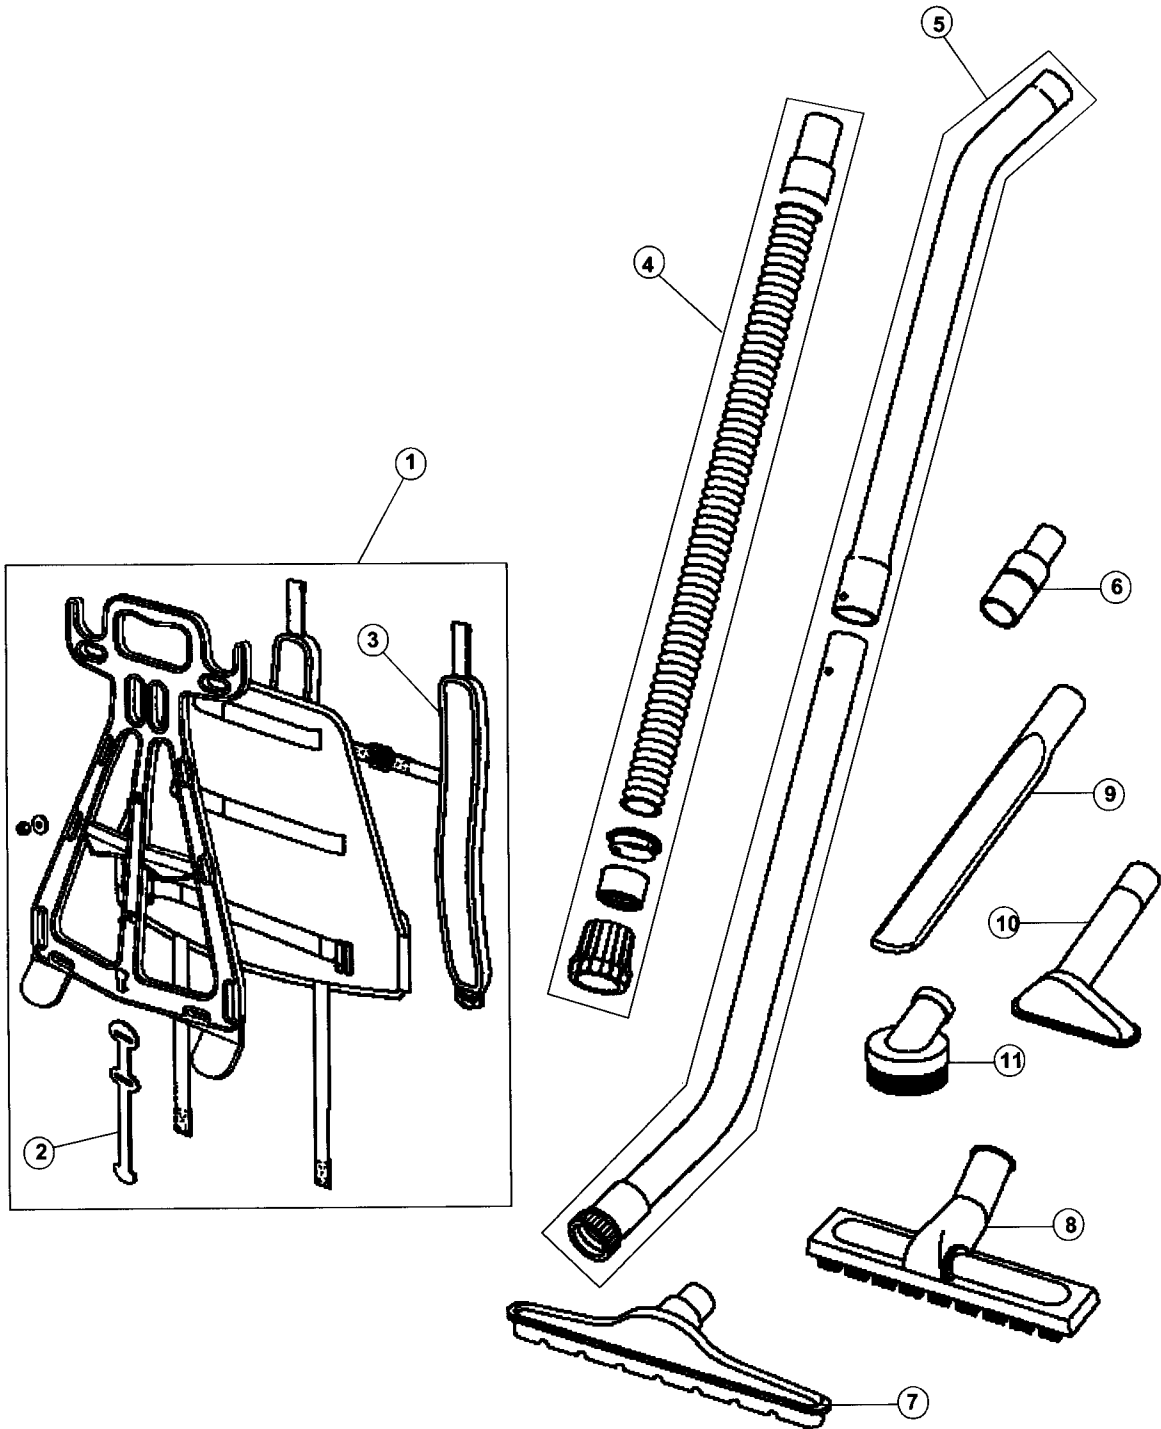

MODEL No.

C2401

| ITEM | PART NUMBER | MODELS TO FIT | PART DESCRIPTION |
|------|--------------------------|---------------|--|
| 1 | 2KE2100000 | C2401 | TOP DOME LID ASSEMBLY |
| 2 | 2KE2105000 | C2401 | DUST BAG W/RUBBER RING |
| 3 | 2KE2110000 | C2401 | HEPA FILTER |
| 4 | 2KE0200000 | C2401 | MAIN CANISTER BODY COMPLETE |
| 5 | 1KE0205000 | C2401 | TOGGLE LATCH |
| 6 | 1KE0206000 | C2401 | RIVET |
| 7 | 1KE0210000 | C2401 | MOTOR GASKET |
| 8 | 2KE0210000 | C2401 | MOTOR ASSEMBLY |
| 9 | 1KE0225BG0 | C2401 | INTERMEDIATE HOUSING |
| 10 | 1KE2140000 | C2401 | ROCKER SWITCH |
| 11 | 1KE0275000 | C2401 | WIRING LOOM - INCLUDES THERMAL |
| 12 | 1KE0245000 | C2401 | SCREW - 5mm |
| 13 | 1KE0260600 | C2401 | CABLE CLAMP |
| 14 | 1KE2155000 | C2401 | EXTERNAL MOTOR FILTER |
| 15 | 1KE2150000 | C2401 | EXTERNAL MOTOR FILTER CAGE |
| 16 | 1KE0281600 | C2401 | BOTTOM CAP |
| 17 | | C2401 | POWER CORD PIGTAIL - 10 AMP |
| | | | |
| | 1KE2103000 3KE2103000 | C2401 | TYPE BP PAPER BAG - BULK TYPE BP PAPER BAG - 7 PACK |

Shoulder Vac Pro

COMMERCIAL BACK PACK CLEANING SYSTEM

ASSEMBLY SCHEMATIC

MODEL No.

C2401

Shoulder Vac Pro

COMMERCIAL BACK PACK CLEANING SYSTEM

PART LISTING

MODEL NO.

C2401

| ITEM | PART NUMBER | MODELS TO FIT | PART DESCRIPTION | LIST COST |
|------|-------------|---------------|--------------------------|-----------|
| 1 | 2KE2185000 | C2401 | HARNES ASSEMBLY COMPLETE | |
| 2 | 1KE0425600 | C2401 | CORD RESTRAINT | |
| 3 | 1KE0430600 | C2401 | SHOULDER STRAP | |
| 4 | 2KE2200000 | C2401 | HOSE ASSEMBLY COMPLETE | |
| 5 | 2KE2225000 | C2401 | TELESCOPIC WAND ASSEMBLY | |
| 6 | 1KE2255000 | C2401 | CONNECTOR | |
| 7 | 2KE2235000 | C2401 | FLOOR TOOL 1-1/2 | |
| 8 | 2KE2410000 | C2401 | FLOOR BRUSH TOOL 1-1/2 | |
| 9 | 1KE2250000 | C2401 | CREVICE TOOL 1-1/2 | |
| 10 | 2KE2245000 | C2401 | DUSTING BRUSH 1-1/2 | |
| 11 | 2KE2240000 | C2401 | UPHOLSTREY TOOL 1-1/2 | |
| | | | | |
| | C9315 | C2401 | ATTACHMENT KIT 1-1/4 | |